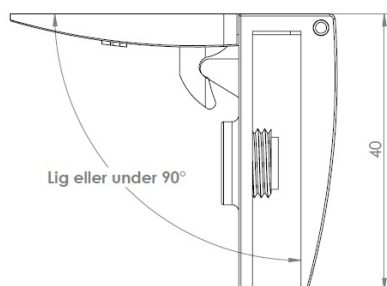

PRODUCT SHEET

Description:

Glass Door Hinge "Badge" Centre, Alu, Right Hand, F/Inset Doors, F/Glass Thickness 4-5mm, 1 Zamak Screw w/PVC Tip & 1, Zamak Screw W/Hard $\varnothing 5 \times 3,5$ mm Extension. Catch Made of ABS, Plastic

Item number:

15.06.221-0

Units	Box	Carton	HS Code	Barcode
Pcs.	12	240	8302100090	 5704866054683

SISO A/S

Mileparken 11
DK-2740 Skovlunde
Denmark
VAT: DK 24786013

Phone +45 45 830 900

www.siso.dk
siso@siso.dk

Danske Bank
Nytorv Branch
Copenhagen
SWIFT: DABADKKK

Account no.
4180 3112 112936
IBAN Account
DK7230003112112936