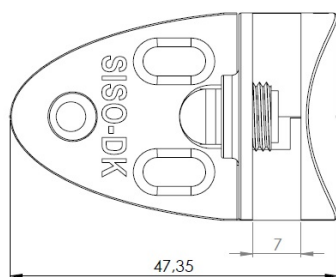

PRODUCT SHEET

Description:

Glass Door Hinge "Badge" Centre, Alu, Right Hand, F/Inset Doors, F/Glass Thickness 4-5mm, 1 Zamak Screw w/PVC Tip & 1, Zamak Screw W/Hard $\varnothing 5 \times 3,5$ mm Extension. Catch Made of ABS, Plastic

Item number:

15.06.221-0

Units	Box	Carton	HS Code	Barcode
Pcs.	12	240	8302100090	 5704866054683

SISO A/S

Mileparken 11
DK-2740 Skovlunde
Denmark
VAT: DK 24786013

Phone +45 45 830 900

www.siso.dk
siso@siso.dk

Danske Bank
Nytorv Branch
Copenhagen
SWIFT: DABADKKK

Account no.
4180 3112 112936
IBAN Account
DK7230003112112936