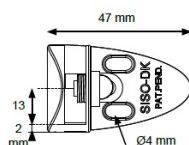

PRODUCT SHEET

Description:

Glass Door Hinge "Badge" Centre, Alu, Right Hand, F/Inset Doors, F/Glass Thickness 4-5mm, 1 Zamak Screw w/PVC Tip & 1, Zamak Screw W/Hard $\varnothing 5 \times 3,5$ mm Extension. Catch Made of ABS, Plastic

Item number:

15.06.221-0

Units	Box	Carton	HS Code	Barcode
Pcs.	12	240	8302100090	 5704866054683

SISO A/S

Mileparken 11
DK-2740 Skovlunde
Denmark
VAT: DK 24786013

Phone +45 45 830 900

www.siso.dk
siso@siso.dk

Danske Bank
Nytorv Branch
Copenhagen
SWIFT: DABADKKK

Account no.
4180 3112 112936
IBAN Account
DK7230003112112936