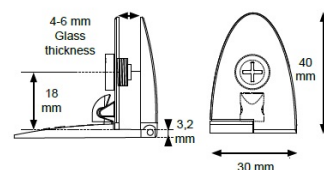

PRODUCT SHEET

Description:

Glass Door Hinge "Badge" Centre, Alu, Right Hand, F/Inset Doors, F/Glass Thickness 4-5mm, 1 Zamak Screw w/PVC Tip & 1, Zamak Screw W/Hard $\varnothing 5 \times 3,5$ mm Extension. Catch Made of ABS, Plastic

Item number:

15.06.221-0

Units	Box	Carton	HS Code	Barcode
Pcs.	12	240	8302100090	 5704866054683

SISO A/S

Mileparken 11
DK-2740 Skovlunde
Denmark
VAT: DK 24786013

Phone +45 45 830 900

www.siso.dk
siso@siso.dk

Danske Bank
Nytorv Branch
Copenhagen
SWIFT: DABADKKK

Account no.
4180 3112 112936
IBAN Account
DK7230003112112936